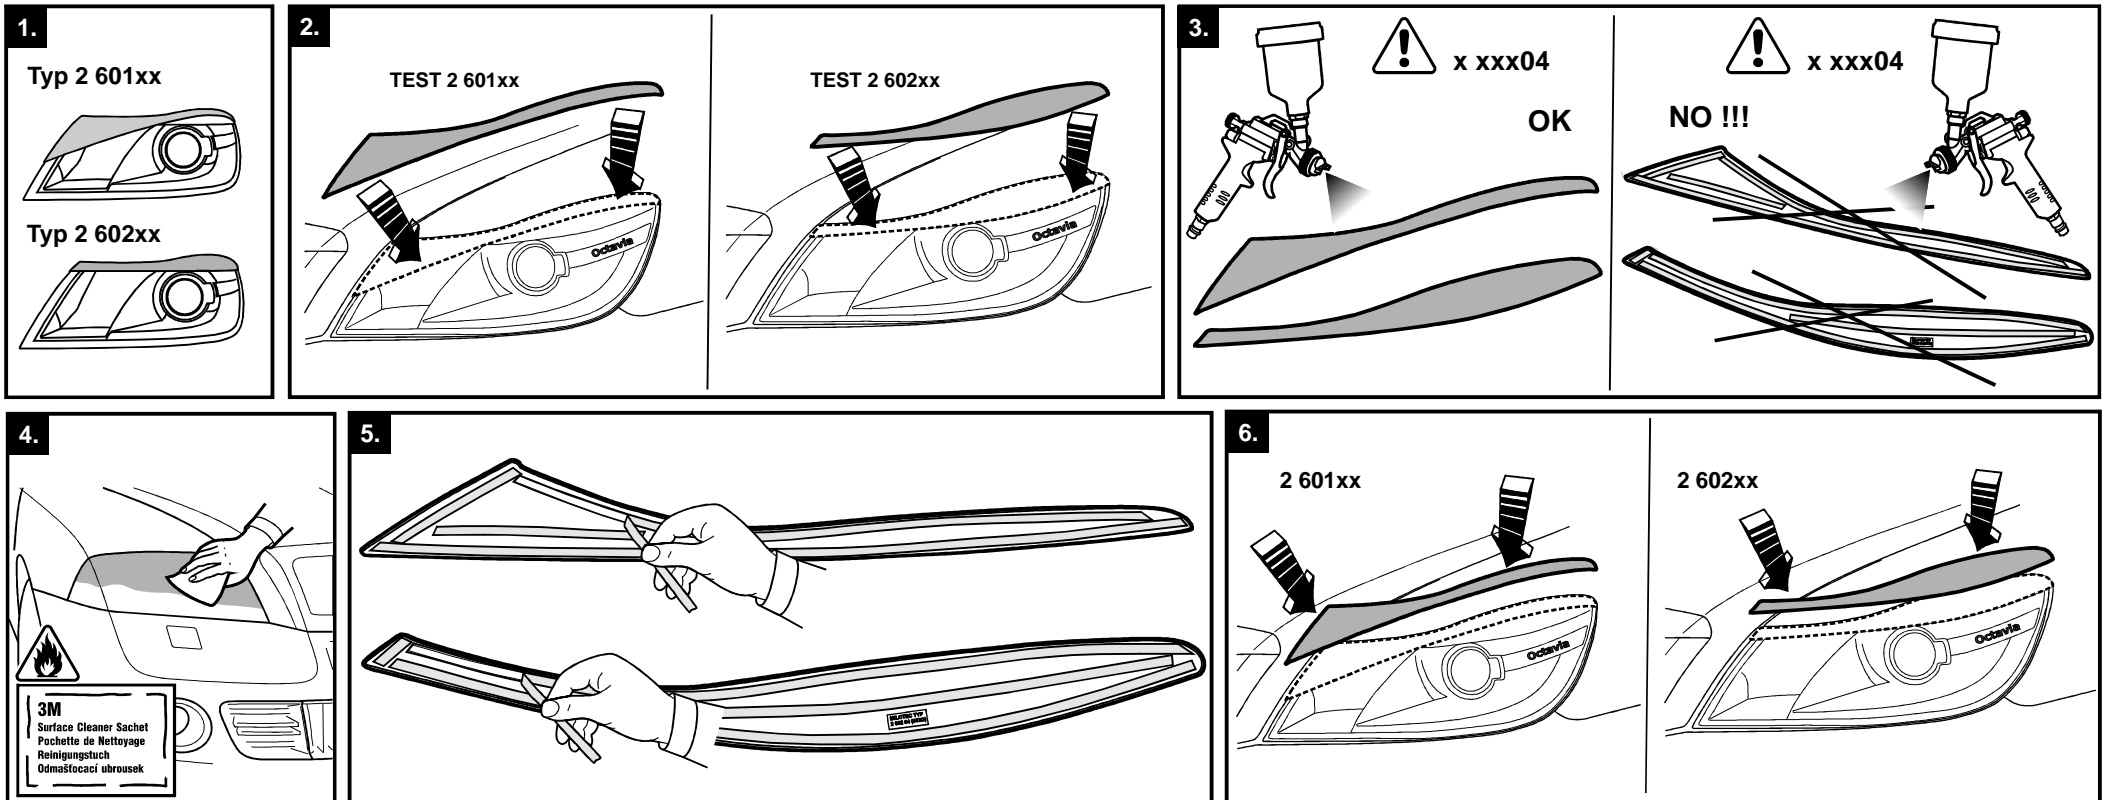

Typ 2 601xx, 2 602xx

Škoda Octavia II. Facelift 12/08 →, Škoda Octavia II. RS Facelift 05/09 →
Škoda Octavia II. Facelift 12/08 →, Škoda Octavia II. RS Facelift 05/09 →

Milotec
AUTO-EXTRAS

xxx04 - ABS schwarz • ABS černý • ABS black • ABS noir
xxx06 3D - 3D Carbonstyle • 3D Carbonstyl • 3D Carbon Style • Style carbone 3D

Scheinwerfer-Blenden

MONTAGEANLEITUNG

Lieferumfang:
1 Paar Scheinwerferblenden mit selbstklebendem 3M-Band
1x Isopropanol-Reinigungstuch
1x Lackierhinweis
1x Montageanleitung
1 x TÜV-Unterlage + Typaufkleber

Kryty světlometů

MONTÁŽNÍ NÁVOD

Obsah balení:
1 pár krytů světlometů opatřené 3M páskou
1x odmašťovací ubrousek
1x návod pro lakování
1x montážní návod

ATEST
8 SD
1951

Headlamp covers

FITTING INSTRUCTIONS

The pack contains:
1 pair of headlamp covers with self-adhesive 3M strip
1x Isopropanole cleaning tissue
1x painting instructions
1x fitting instructions
1 x TÜV document + type label

Couvre-phares

INSTRUCTIONS DE MONTAGE

Fournitures:
1 paire de couvre-phares avec bande autoautocollante
1x chiffon de nettoyage à isopropanol
1x instructions de vernissage
1x instructions de montage
1 x documentTÜV + autocollant type

Milotec Auto-Extras wünscht gute Fahrt.

Šťastnou cestu Vám přeje Milotec Auto-Extras.

Milotec Auto Extras wishes a pleasant drive

Milotec Auto-Extras vous souhaite bon voyage.